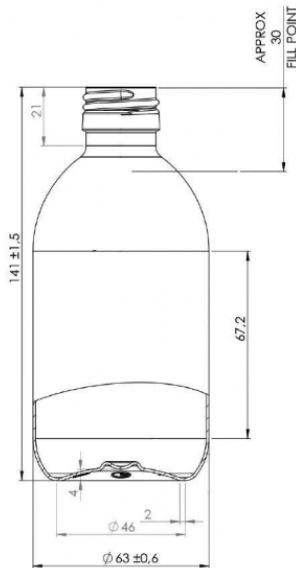

Gatsby 300

General info

Item no. (SKU):	LS101091910101
Family / Range:	Gatsby
Capacity:	300ml
Neck:	28 ROPP
Shape:	Round
Material:	PET
Weight:	24
Colour:	All colours available
Suggested label size:	
Country of origin:	Lithuania

Packaging info

Packed in boxes

Box dimensions (mm):	594 x 394 x 448
Quantity per box (pcs):	160
Boxes per pallet (pcs):	20
Quantity per pallet (pcs):	3200
Net weight (kg):	81
Gross weight (kg):	106
Pallet height (mm):	2400

Packed in PE bags on trays (Full pallet)

Tray dimensions (mm):	1200 x 800 x 50
Quantity per tray (pcs):	240
Quantity per PE bag (pcs):	120
PE bags per tray (pcs):	
Trays per pallet (pcs):	15
Quantity per pallet (pcs):	3600
Net weight (kg):	76
Gross weight (kg):	90
Pallet height (mm):	2400